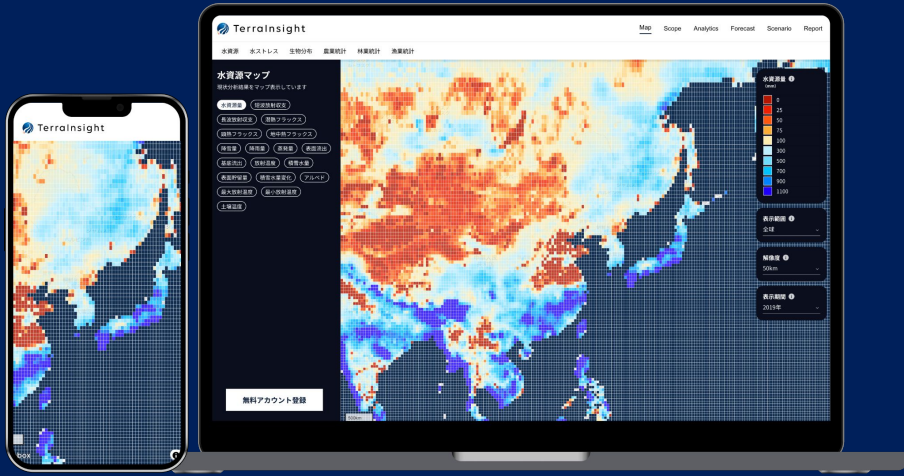

Driving Business Sustainability Transformation
 A Deep-Tech Startup Originated from Kyoto University,
 Providing an Integrated Water Resources Management Platform.

We provide a SaaS platform that collects, analyzes, evaluates, and integrates Water-Related Insights — such as Disasters, Agriculture, Industry, Urban Life, Vegetation, Renewable Energy, Ecosystem Services, and more. This platform is powered by global big data on Water Resources and Water Stress, taking into account the Impact of Climate Change.

Water Resources and Water Stress in all areas

Water Resources

Water Stress

Water Runoff

High-Resolution Databases for priority areas.

Satellite Imagery

High-Resolution Maps

Mask Processing